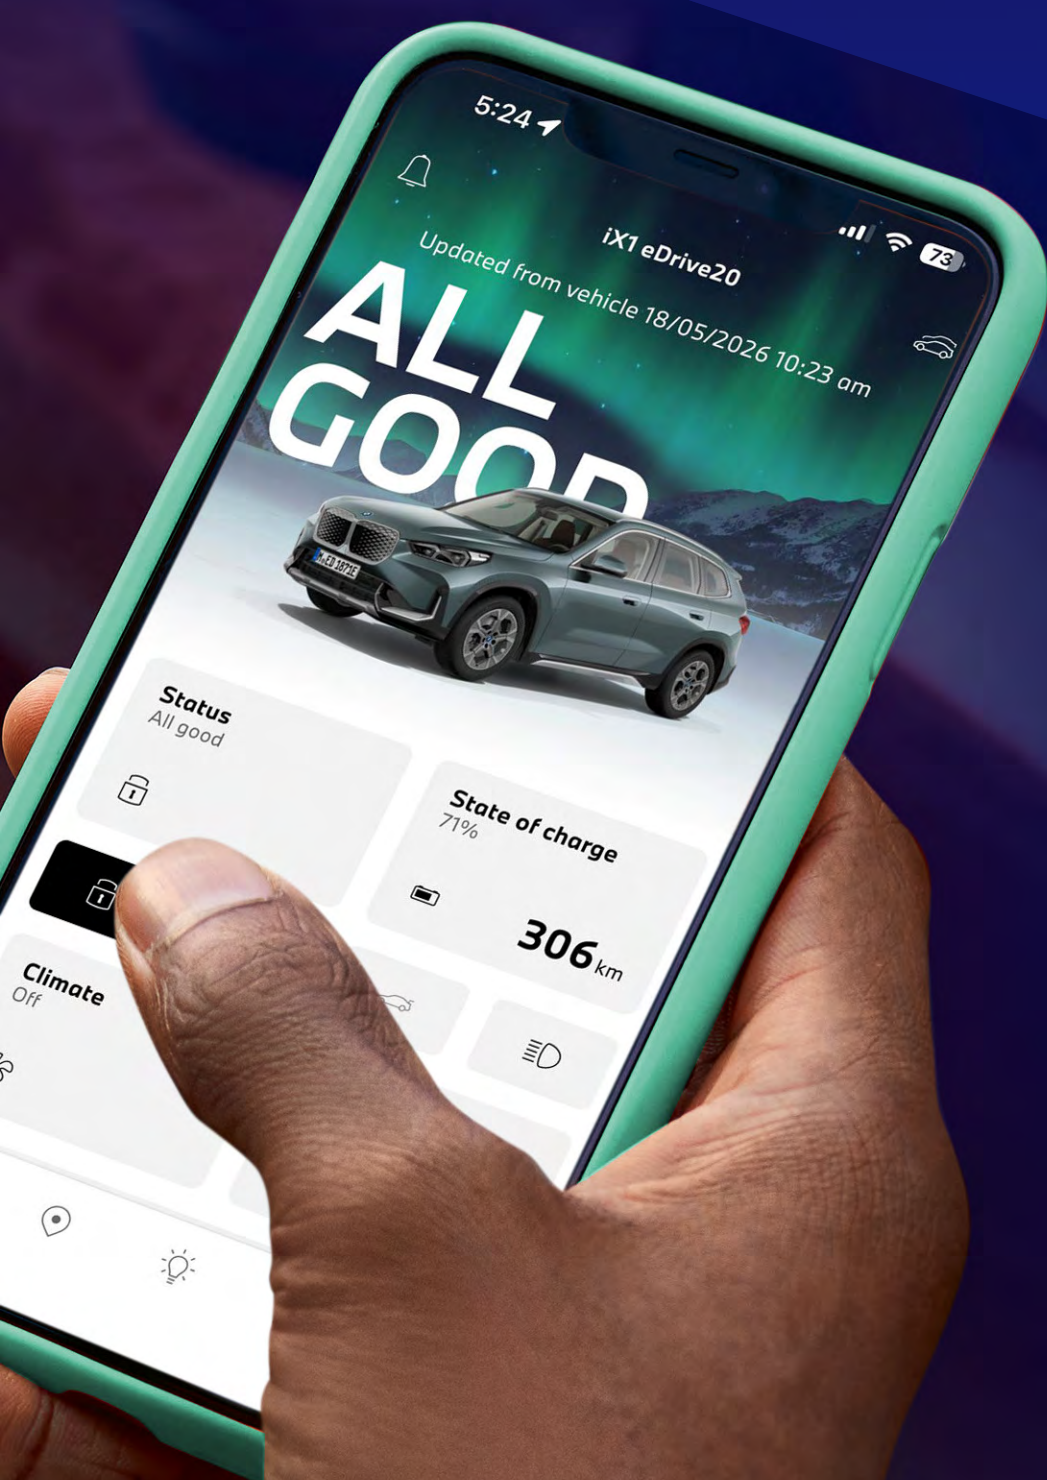

FEATURES OF MY BMW APP. ELECTRIC INTELLIGENCE.

MANAGE CHARGING PREFERENCES.

Set preferred charging time slots, departure times, and charging targets to better optimise your charging routine based on your daily schedule and driving needs.

VIEW DETAILED CHARGING STATISTICS.

Get detailed information on completed charging sessions, including plug-in and plug-out timings, charging duration, and the amount of electricity charged (kWh), helping you optimise your charging habits.

RECEIVE REAL-TIME PUSH NOTIFICATIONS.

Stay informed about your BMW's charging status when it starts, completes or is interrupted.

LOCATE COMPATIBLE CHARGING STATIONS.

Find compatible charging stations quickly and conveniently by filtering charging stations based on, provider, charging compatibility, and charging speed.