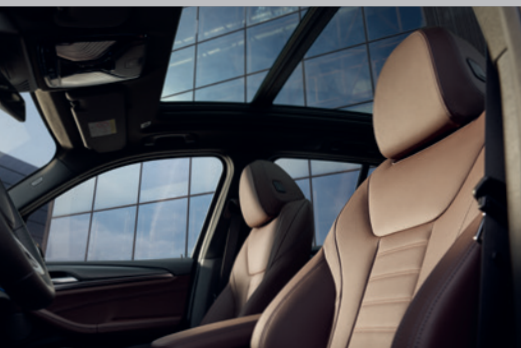

THE iX3

Panorama glass roof