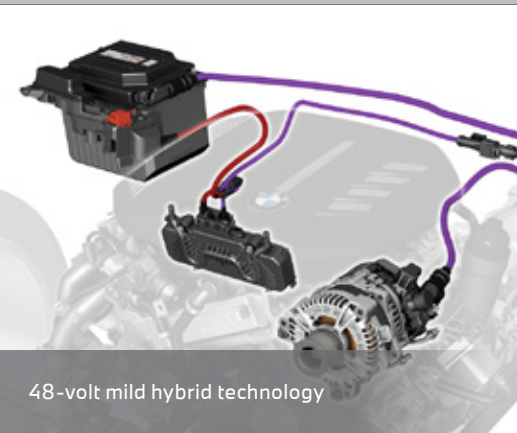

Sheer Driving **Pleasure**

THE X3

Redesigned, slimmed adaptive LED headlights with single kidney grille surround

48-volt mild hybrid technology

12.3 inches central control display

Technical Data

Technology, Engine and Performance	X3 xDrive20i	X3 xDrive20i M Sport	X3 xDrive30i M Sport
Engine Type / Cylinder	Inline / 4	Inline / 4	Inline / 4
Effective Displacement (cm³)	1,998	1,998	1,998
Max Power Output / Engine Speed (kW (hp*)/rpm)	135 (184) / 5,000-6,500	135 (184) / 5,000-6,500	180 (245) / 5,000-6,500
Max Torque / Engine Speed (Nm/rpm)	300 / 1,350-4,000	300 / 1,350-4,000	350 / 1,560-4,800
Acceleration 0-100km/h (s)	8.4	8.4	6.6
Top Speed (km/h)	215	215	235
BMW 48V Mild Hybrid Technology (kW (hp))	8 (11)	8 (11)	8 (11)
Fuel Consumption, combined (ltr/100km)	7.0	7.0	8.7
VES Band	C1	C1	C2