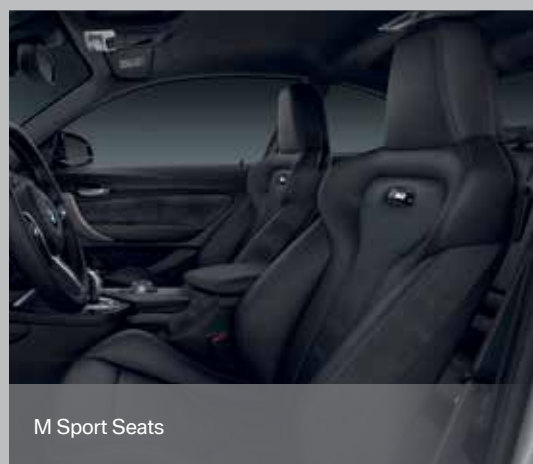

The Ultimate
Driving Machine

THE M2

 BMW M2 COMPETITION

M TwinPower Turbo Six-Cylinder In-Line Petrol Engine with Precision Strut (CFRP)

M Multifunction Leather Steering Wheel with M Driver's Profile

M Sport Seats